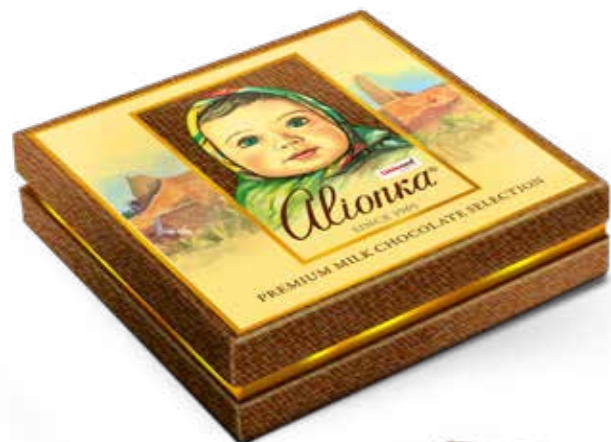

**Unique recipe
& image since
1966**

**Milk chocolate
of superior
quality**

**Great choice
for the whole
family**

In 1966 at the "Red October" confectionary factory an excellent recipe of milk chocolate was created. The new sweet delicacy was named Alionka® in honor of millions little girls, who love milk chocolate so much. Nowadays, after the half of the century, its recipe remains unchanged. The image of the little hero on the package also stays the same. Its unique design has become so popular and iconic that Alionka® sales volume continues growing on domestic and export markets. Alionka® unites generations, the brand is beloved by children and their parents.

NEW

Alionka with hazelnut chocolate	15 g
Product code	23285C101
Shelf life	12 months
Q-ty in 1 box unit/kg	294 units
Q-ty boxes on 1 pallet	128
EAN code	4605504531386
Showbox	15g x 42 units

NEW

Alionka with colourful chocolate drops	15 g
Product code	23286C101
Shelf life	12 months
Q-ty in 1 box unit/kg	294 units
Q-ty boxes on 1 pallet	128
EAN code	4605504531362
Showbox	15g x 42 units

Alionka Milk chocolate	15 g
Product code	20715
Shelf life	12 months
Q-ty in 1 box unit/kg	294 units
Q-ty boxes on 1 pallet	128
EAN code	4605504515188
Showbox	15g x 42 units

NEW

Chocolate mix Alionka	180 g
Product code	23232
Shelf life	12 months
Q-ty in 1 box unit/kg	10 units
Q-ty boxes on 1 pallet	120
EAN code	4600080565077

NEW

Alionka Premium Milk Chocolate Selection	540 g
Product code	KO23635C102
Shelf life	12 months
Q-ty in 1 box unit/kg	294 units
Q-ty boxes on 1 pallet	36
EAN code	4605504534530
Showbox	540g x 10 units