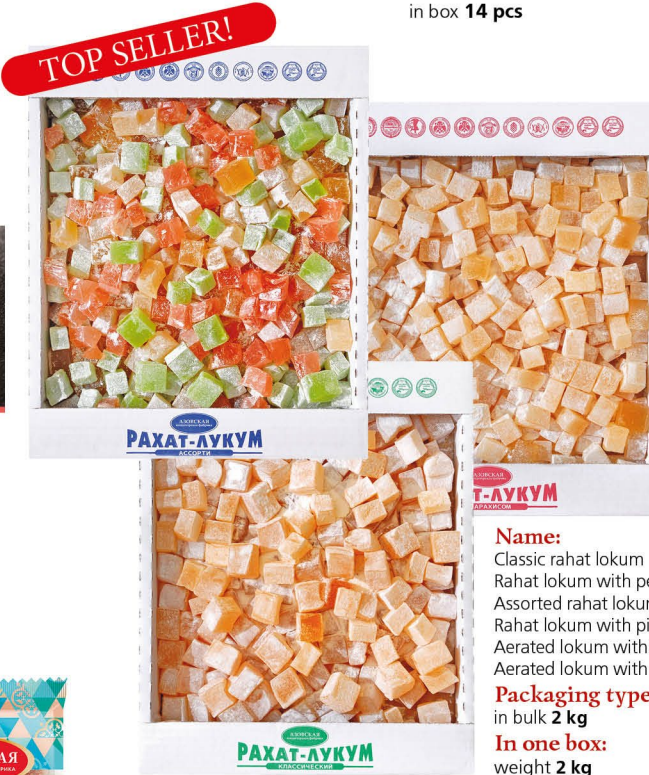

Name:
nutty fludge with peanuts
nutty fudge with cocoa and peanuts
milk and nut nutty fudge
nutty fudge with raisins

Packaging type:
bulk flow-pack
In one box:
weight 4 kg,
in box 20 pcs

Name:
nutty fludge with
dried apricots
Packaging type:
bulk flow-pack
In one box:
weight 3.6 kg,
in box 18 pcs

Name:
Rahat lokum with peanuts
Rahat lokum with hazelnuts
Rahat lokum with cranberries and cashews

Packaging type:
package 160 g
In one box:
weight 1.92 kg,
12 pcs in a box

Name:
Classic rahat lokum
Rahat lokum with peanuts
Assorted rahat lokum
Rahat lokum with pineapples
Aerated lokum with cherries
Aerated lokum with peanuts
Packaging type:
in bulk 2 kg
In one box:
weight 2 kg